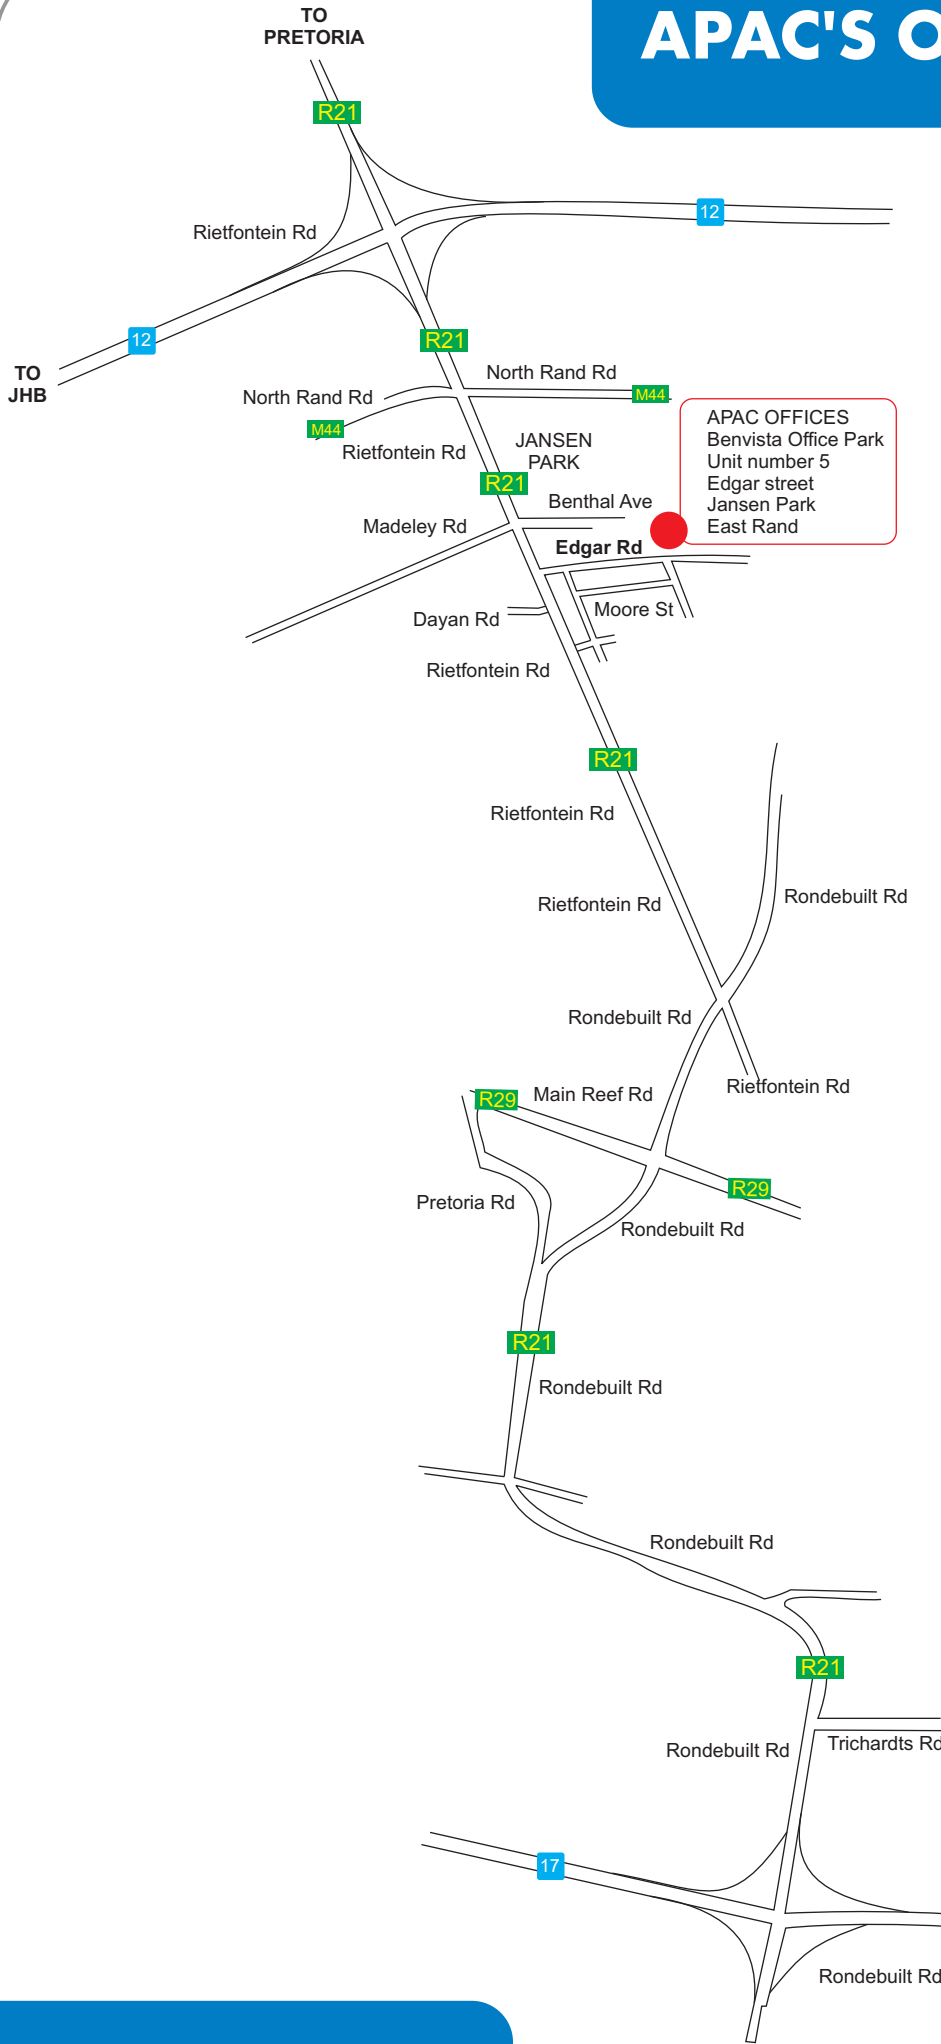

DIRECTIONS TO APAC'S OFFICES

DIRECTIONS TO APAC'S OFFICES

FROM JHB

1. On N17, take Rondebuilt off ramp,
2. Turn left into Rondebuilt Road,
3. Turn left into Rietfontein Road,
4. Turn right into Edgar Road,
5. After stop street, continue approximately 200 meter, where after **Benvista Office Park** will be on your left hand side (**Office number 5**).

FROM R21

1. Continue over North Rand Road,
2. Continue over Bentel Road,
3. Following street (Edgar Road) turn left.
4. After stop street, continue approximately 200 meter, where after **Benvista Office Park** will be on your left hand side (**Office number 5**).